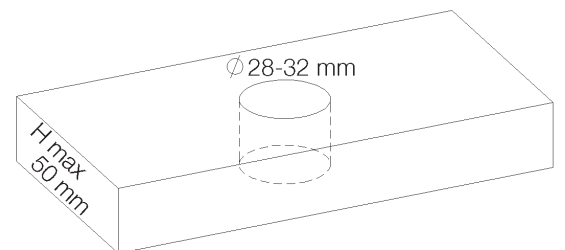

4086.--.48

Robinet lave-mains mural 2 trous à encastrer, bec 200mm

Inbouw fonteinkraan voor wandmontage, uitloop 200mm

Concealed wall-mounted washbasin tap, 2-hole, spout 200mm

Picture

Product details

Flow at 3 bar : Restricted 5 l/min

Progressive single-lever kitchen mixer

Picture

Product details

Internal mechanism : Ceramic valve progressive

Technical drawing

RA0.V01

PRODUCT TECHNICAL SHEET

Collection :