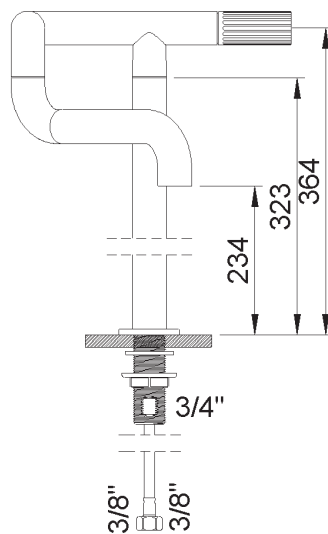

Flow at 3 bar : Restricted 5,6 l/min

Internal mechanism : Ceramic valve 1/4 turn

Technical drawing

RA0.V01

PRODUCT TECHNICAL SHEET

Collection :

JOE

Ref. :

4086.--.48

Robinet lave-mains mural 2 trous à encastrer, bec 200mm

Inbouw fonteinkraan voor wandmontage, uitloop 200mm

Concealed wall-mounted washbasin tap, 2-hole, spout 200mm

Picture

Product details

Flow at 3 bar : Restricted 5 l/min

Internal mechanism : Ceramic valve 1/4 turn

Technical drawing

RA0.V01

PRODUCT TECHNICAL SHEET

Collection : **JOE**

Ref. : **4586.--.01**

Mitigeur cuisine progressif monotrou

Progressieve ééngreeps wastafelkeukenkraan

Progressive single-lever kitchen mixer

Picture

Product details

Internal mechanism : Ceramic valve progressive

Technical drawing

RA0.V01

PRODUCT TECHNICAL SHEET

Collection :