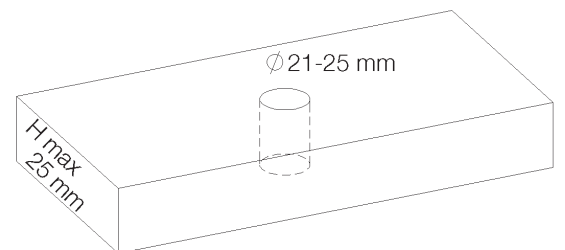

Picture

Product details

Flow at 3 bar : Restricted 5,6 l/min

Internal mechanism : Ceramic valve 1/4 turn

Technical drawing

RA0.V01

PRODUCT TECHNICAL SHEET

Collection :