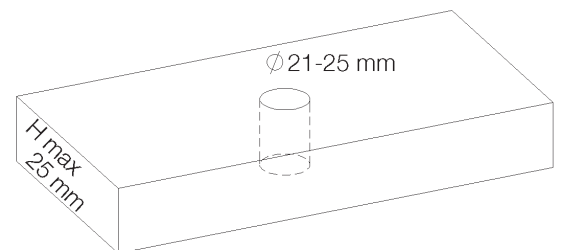

Picture

Product details

Flow at 3 bar : Restricted 5,6 l/min

Internal mechanism : Ceramic valve 1/4 turn

Technical drawing

RA0.V01

PRODUCT TECHNICAL SHEET

Collection :

Flow at 3 bar : Restricted 5,6 l/min

Internal mechanism : Ceramic valve 1/4 turn

Technical drawing

RA0.V01

PRODUCT TECHNICAL SHEET

Collection :

JOE

Ref. :

4086.--.48

Robinet lave-mains mural 2 trous à encastrer, bec 200mm

Inbouw fonteinkraan voor wandmontage, uitloop 200mm

Concealed wall-mounted washbasin tap, 2-hole, spout 200mm

Picture

Product details

Flow at 3 bar : Restricted 5 l/min