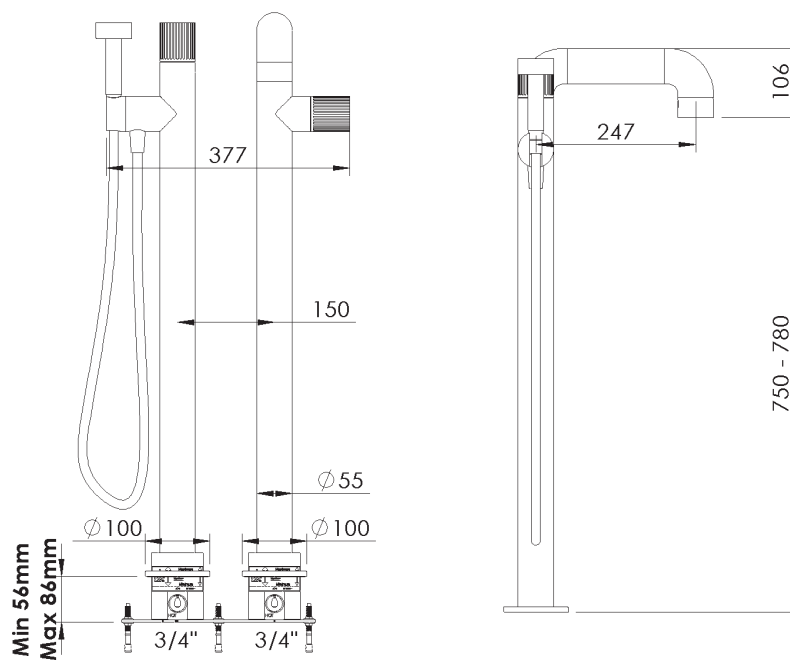

Picture

Product details

Internal mechanism : Ceramic valve 1/4 turn - two outlets

T° mechanism : Thermostatic wax cartridge

Technical drawing

RA0.V01

PRODUCT TECHNICAL SHEET

Collection :

JOE

Ref. :

4586.--.97

Mitigeur de bain progressif sur pied, 2 fixations au sol, avec inverseur, flexible, douchette et support
 Progressieve badmengkraan op voet, 2 vloerbevestigingen, slangen, handdouche en steun
 Progressive bath mixer, freestanding with 2 floor fixings, with diverter, flexible, handshower and support

Picture

Product details

Internal mechanism : Ceramic valve progressive (x2)

Technical drawing

RAO.V01