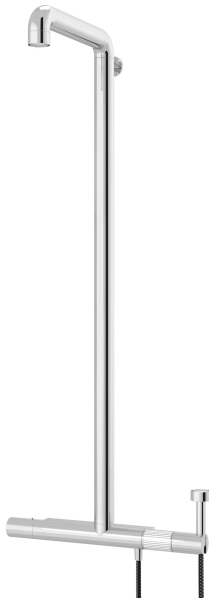

PRODUCT TECHNICAL SHEET

Collection :

JOE

Ref. :

4586.--.74

Set thermostatique de douche mural, douchette et colonne avec tête de douche

Set douchethermostaat voor wandmontage, handdouchette en douchezuil met hoofddouche

Set wall-mounted shower thermostatic with handshower, support, shower arm with diverter and rainshower head

Picture

Product details