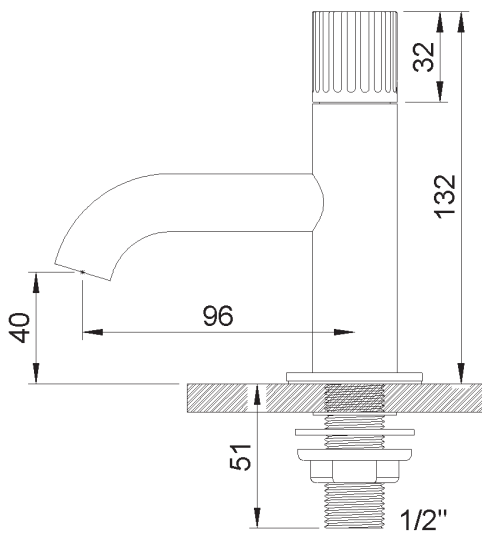

Picture

Product details

Flow at 3 bar : Restricted 5,6 l/min

Internal mechanism : Ceramic valve 1/4 turn

Technical drawing

RA0.V01

PRODUCT TECHNICAL SHEET

Collection :

Flow at 3 bar : Restricted 5,6 l/min

Internal mechanism : Ceramic valve 1/4 turn

Technical drawing

RA0.V01

PRODUCT TECHNICAL SHEET

Collection :

JOE

Ref. :

4086.--.48

Robinet lave-mains mural 2 trous à encastrer, bec 200mm

Inbouw fonteinkraan voor wandmontage, uitloop 200mm

Concealed wall-mounted washbasin tap, 2-hole, spout 200mm

Picture

Product details

Flow at 3 bar : Restricted 5 l/min