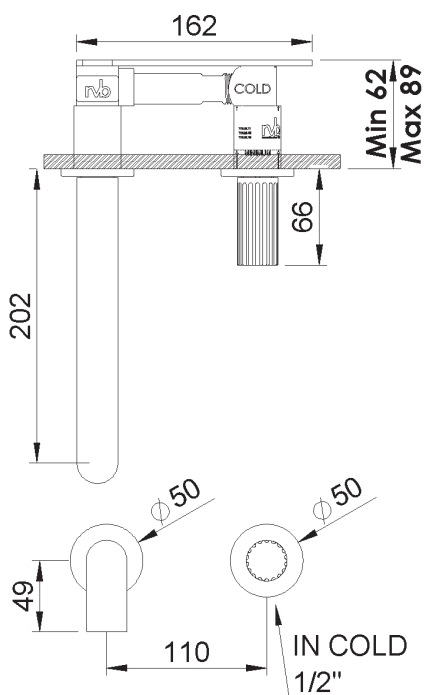

Picture

Product details

Flow at 3 bar : Restricted 5,6 l/min

Internal mechanism : Ceramic valve 1/4 turn

Technical drawing

RA0.V01

PRODUCT TECHNICAL SHEET

Collection :

Flow at 3 bar : Restricted 5,6 l/min

Internal mechanism : Ceramic valve 1/4 turn

Technical drawing

RA0.V01

PRODUCT TECHNICAL SHEET

Collection :

JOE

Ref. :

4086.--.48

Robinet lave-mains mural 2 trous à encastrer, bec 200mm

Inbouw fonteinkraan voor wandmontage, uitloop 200mm

Concealed wall-mounted washbasin tap, 2-hole, spout 200mm

Picture

Product details

Flow at 3 bar : Restricted 5 l/min

Internal mechanism : Ceramic valve 1/4 turn

Technical drawing

RA0.V01

PRODUCT TECHNICAL SHEET

Collection : **JOE**

Ref. : **4586.--.01**

Mitigeur cuisine progressif monotrou

Progressieve ééngreeps wastafelkeukenkraan