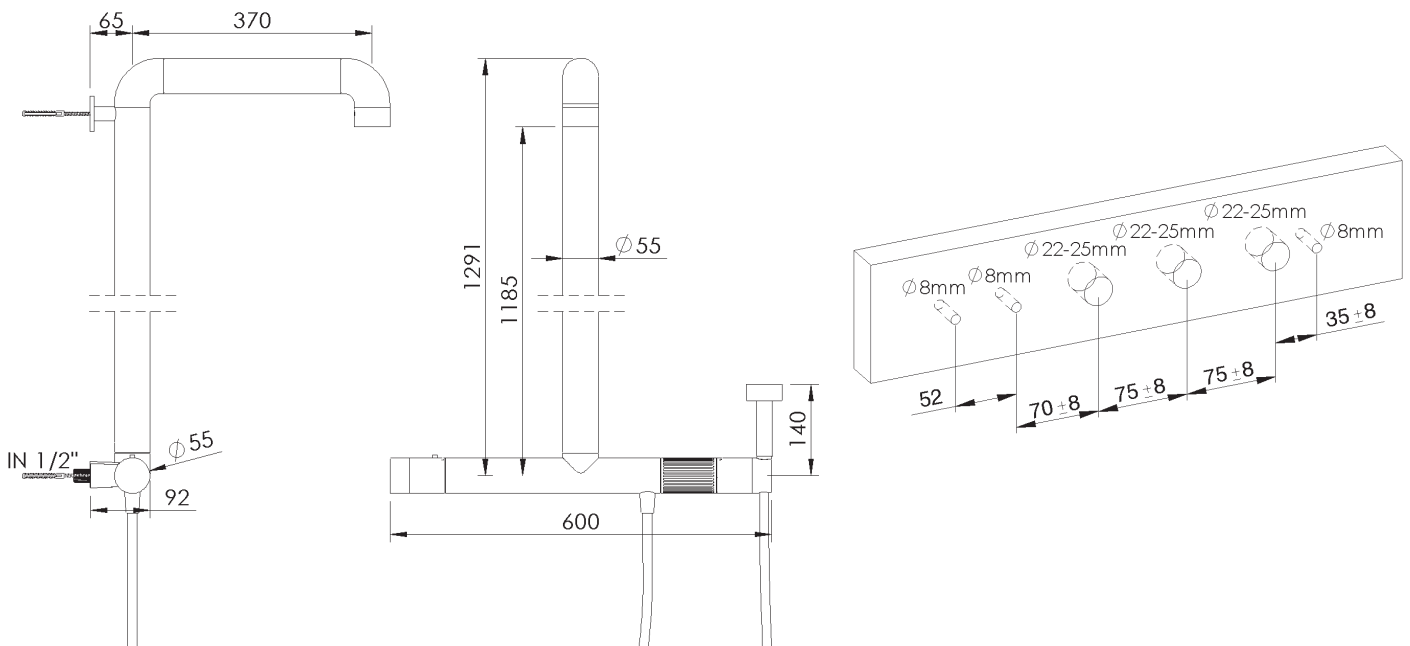

Picture

Product details

Internal mechanism : Ceramic valve 1/4 turn - two outlets

T° mechanism : Thermostatic wax cartridge

Technical drawing

RA0.V01

PRODUCT TECHNICAL SHEET

Collection :