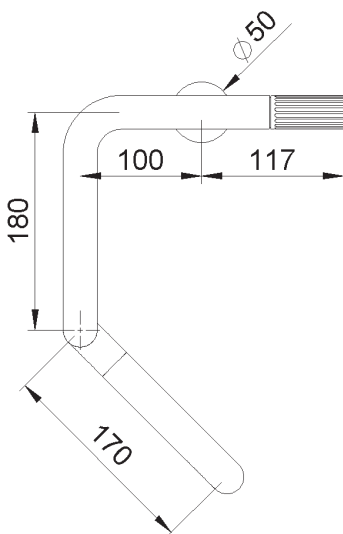

Picture

Product details

Flow at 3 bar : Restricted 5,6 l/min

Internal mechanism : Ceramic valve 1/4 turn

Technical drawing

RA0.V01

PRODUCT TECHNICAL SHEET

Collection :

Flow at 3 bar : Restricted 5,6 l/min

Internal mechanism : Ceramic valve 1/4 turn

Technical drawing

RA0.V01

PRODUCT TECHNICAL SHEET

Collection :

JOE

Ref. :

4086.--.48

Robinet lave-mains mural 2 trous à encastrer, bec 200mm

Inbouw fonteinkraan voor wandmontage, uitloop 200mm

Concealed wall-mounted washbasin tap, 2-hole, spout 200mm

Picture

Product details

Flow at 3 bar : Restricted 5 l/min

Progressive single-lever kitchen mixer

Picture

Product details

Internal mechanism : Ceramic valve progressive

Technical drawing

RA0.V01

PRODUCT TECHNICAL SHEET

Collection :