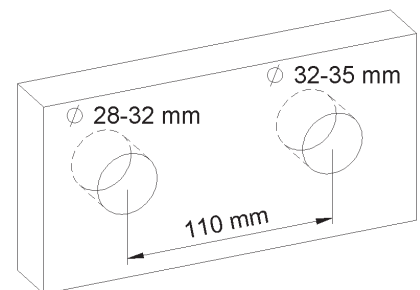

Technical drawing