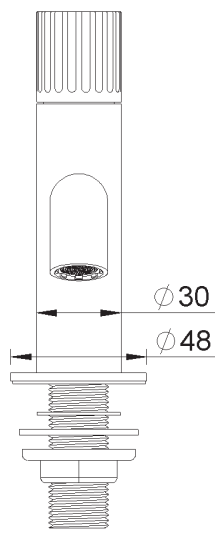

Picture

Product details

Flow at 3 bar : Restricted 5,6 l/min

Internal mechanism : Ceramic valve 1/4 turn

Technical drawing

RA0.V01

PRODUCT TECHNICAL SHEET

Collection :

Flow at 3 bar : Restricted 5,6 l/min

Internal mechanism : Ceramic valve 1/4 turn

Technical drawing

RA0.V01

PRODUCT TECHNICAL SHEET

Collection :

JOE

Ref. :

4086.--.48

Robinet lave-mains mural 2 trous à encastrer, bec 200mm

Inbouw fonteinkraan voor wandmontage, uitloop 200mm

Concealed wall-mounted washbasin tap, 2-hole, spout 200mm

Picture

Product details

Flow at 3 bar : Restricted 5 l/min

Picture

Product details

Internal mechanism : Ceramic valve 1/4 turn - two outlets

T° mechanism : Thermostatic wax cartridge

Technical drawing

RA0.V01

PRODUCT TECHNICAL SHEET

Collection :