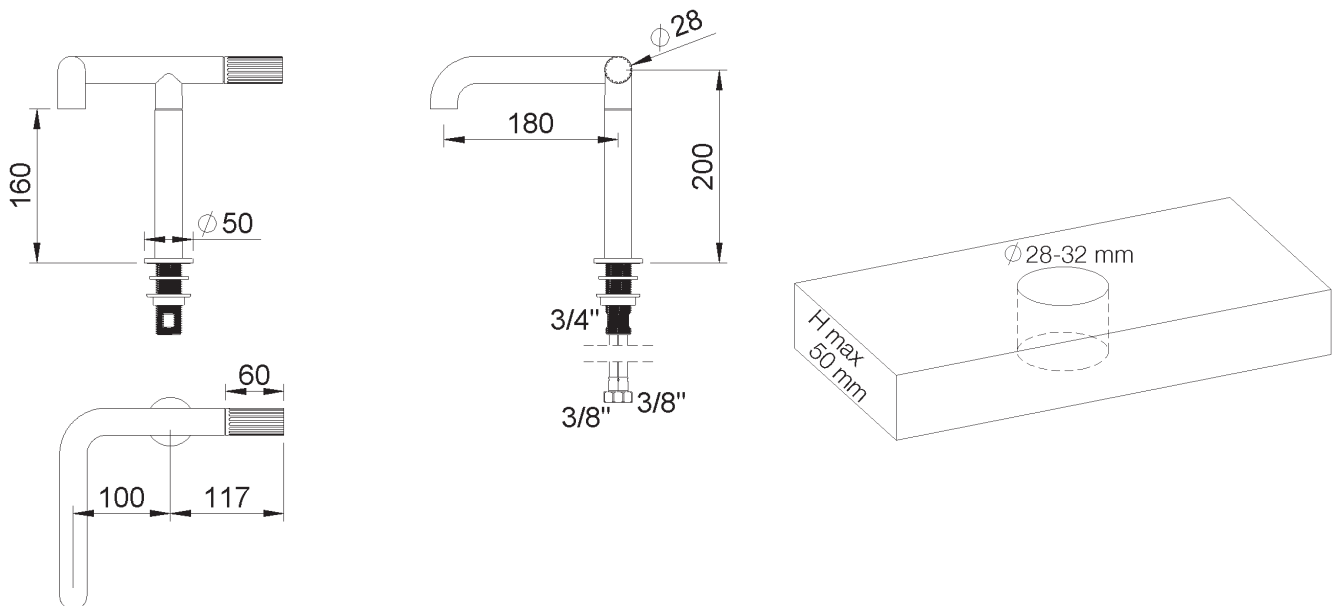

Technical drawing