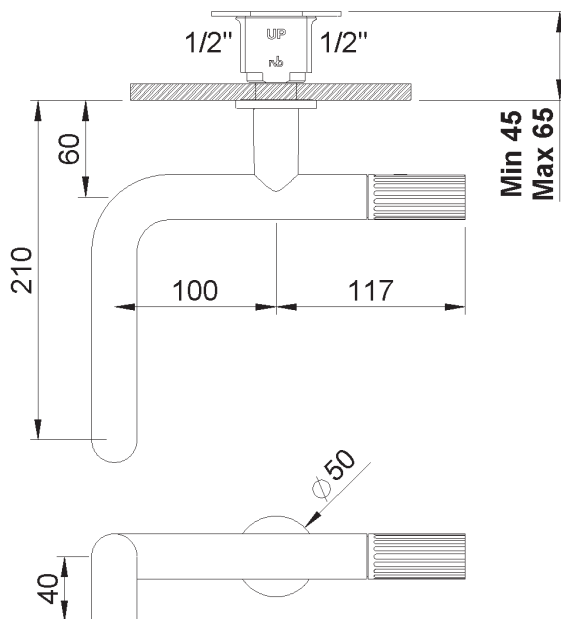

Technical drawing