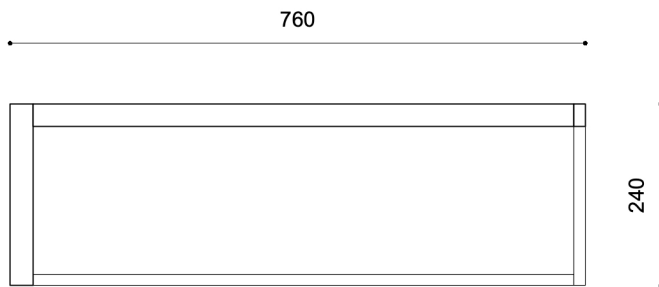

Tuurke S

CO.LLECTION

Top

Side

Front

L 24 cm
Fully customizable
Produced locally
Scale 1/10

Tuurke M

CO.LLECTION

Top

Side

Front

L 76 cm
Fully customizable
Produced locally
Scale 1/10

Tuurke L

CO.LLECTION

Top

Side

Front

L 100 cm
Fully customizable
Produced locally
Scale 1/10