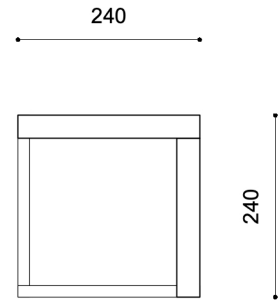

Tuurke S

CO.LLECTION

Top

Side

Front

L 24 cm
Fully customizable
Produced locally
Scale 1/10

Tuurke M

CO.LLECTION

Top

Side

Front

L 76 cm
Fully customizable
Produced locally
Scale 1/10

Tuurke L

CO.LLECTION

Top

Side

Front

L 100 cm
Fully customizable
Produced locally
Scale 1/10