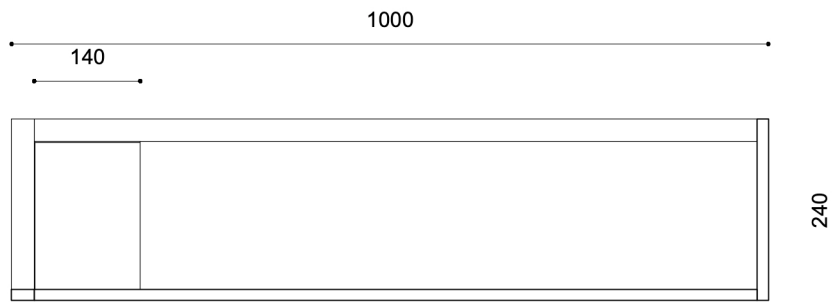

Top

Side

Front

L 76 cm
Fully customizable
Produced locally
Scale 1/10

Tuurke L

CO.LLECTION

Top

Side

Front

L 100 cm
Fully customizable
Produced locally
Scale 1/10