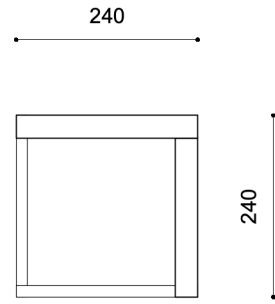

Tuurke S

CO.LLECTION

Top

Side

Front

L 24 cm
Fully customizable
Produced locally
Scale 1/10

Tuurke M

CO.LLECTION

Top

Side

Front

L 76 cm
Fully customizable
Produced locally
Scale 1/10

Tuurke L

CO.LLECTION

Top

Side

Front

L 100 cm
Fully customizable
Produced locally
Scale 1/10