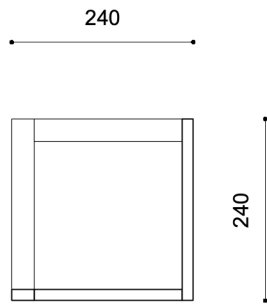

Tuurke S

CO.LLECTION

Top

Side

Front

L 24 cm
Fully customizable
Produced locally
Scale 1/10

Tuurke M

CO.LLECTION

Top

Side

Front

L 76 cm
Fully customizable
Produced locally
Scale 1/10

Tuurke L

CO.LLECTION

Top

Side

Front

L 100 cm
Fully customizable
Produced locally
Scale 1/10