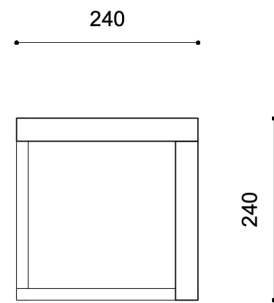

Tuurke S

CO.LLECTION

Top

Side

Front

L 24 cm
Fully customizable
Produced locally
Scale 1/10

Tuurke M

CO.LLECTION

Top

Side

Front

L 76 cm
Fully customizable
Produced locally
Scale 1/10

Tuurke L

CO.LLECTION

Top

Side

Front

L 100 cm
Fully customizable
Produced locally
Scale 1/10