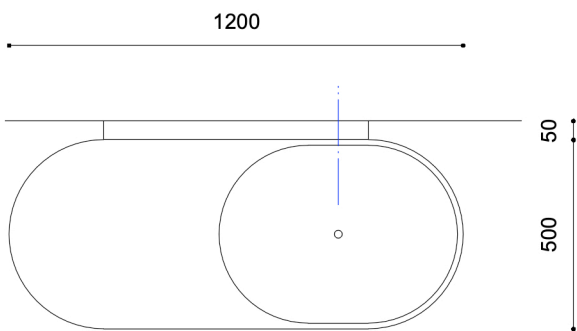

Side

Fully customizable
Produced locally
Scale 1/20

Moon standing L

COLLECTION

Top

Front

Side

Fully customizable
Produced locally
Scale 1/20