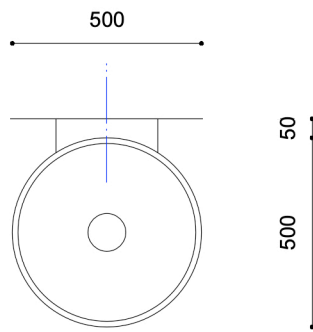

Top

Front

Side

Fully customizable
Produced locally
Scale 1/20

Moon hanging S

COLLECTION

Top

Front