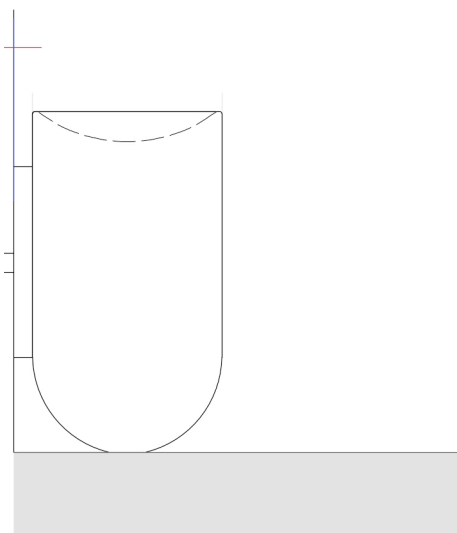

Side

Fully customizable
Produced locally
Scale 1/20

Moon standing L

COLLECTION

Top

Front

Side

Fully customizable
Produced locally
Scale 1/20