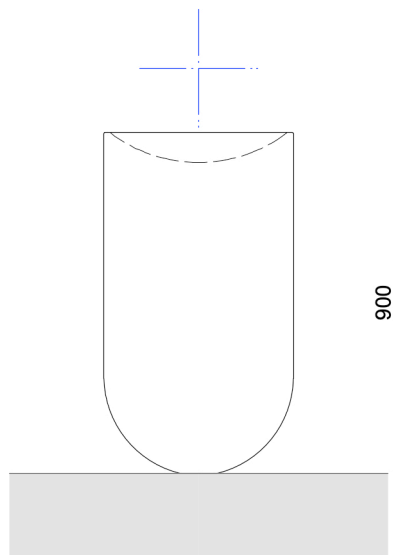

Top

Front

Side

Fully customizable
Produced locally
Scale 1/20

Moon hanging S

COLLECTION

Top

Front