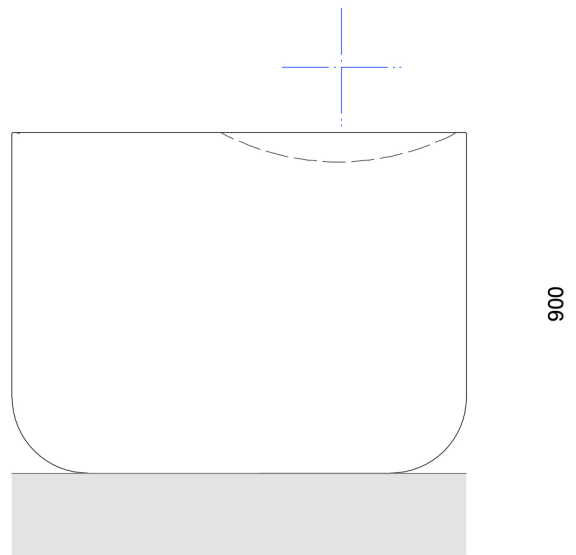

Side

Fully customizable
Produced locally
Scale 1/20

Moon standing L

COLLECTION

Top

Front

Side

Fully customizable
Produced locally
Scale 1/20