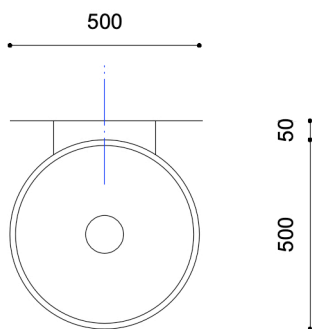

Top

Fully customizable
Produced locally
Scale 1/20