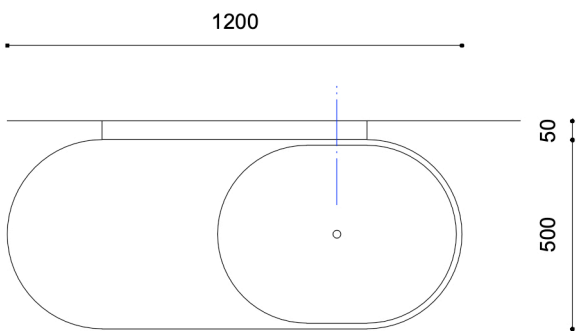

Moon hanging L

CO.LLECTION

Top