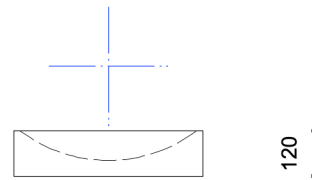

Side

Fully customizable
Produced locally
Scale 1/20

Moon standing L

COLLECTION

Top

Front

Side

Fully customizable
Produced locally
Scale 1/20