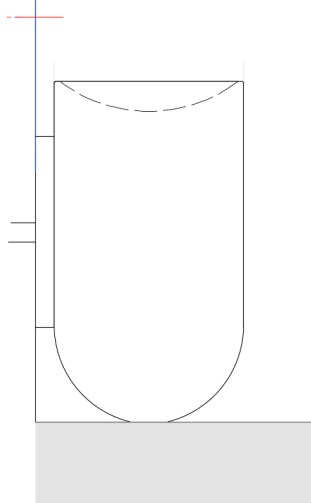

Top

Front

Side

Fully customizable
Produced locally
Scale 1/20

Moon hanging S

COLLECTION

Top

Front